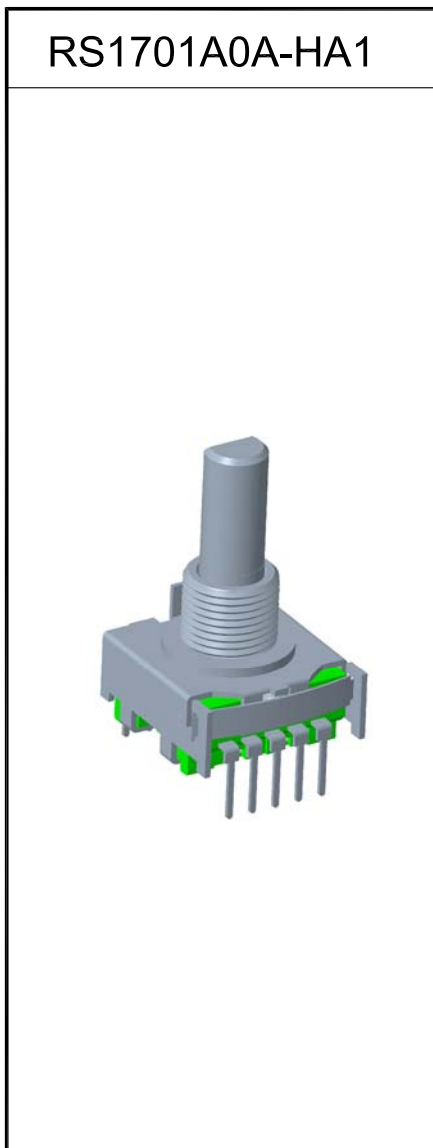

SOUNDWELL®

<http://soundwell-cn.com>

RS17 Series SWITCH

企业微信，扫码有惊喜

升威官网，发现更多产品

MODEL 品名	DIMENSIONS 尺寸	UNIT:mm
----------	---------------	---------

RS1701A0A-HA1

SHAFT SHOWN IN FULL
C. C. W. POSITION

SWITCH CONTACT STATUS

(☒ STOPPER)
DIRECTION OF ROTATION