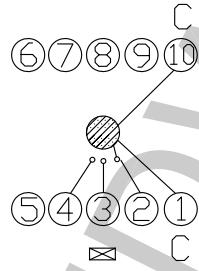

SOUNDWELL®

<http://soundwell-cn.com>

RS17 Series SWITCH

企业微信，扫码有惊喜

升威官网，发现更多产品

MODEL 品名	DIMENSIONS 尺寸	UNIT:mm
----------	---------------	---------

RS1701A0A-HA1

SHAFT SHOWN IN FULL
C. C. W. POSITION

SWITCH CONTACT STATUS

(☒ STOPPER)
DIRECTION OF ROTATION