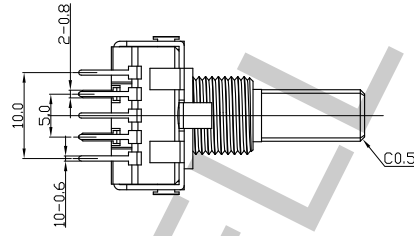

SOUNDWELL®

<http://soundwell-cn.com>

RS17 Series SWITCH

企业微信，扫码有惊喜

升威官网，发现更多产品

MODEL 品名	DIMENSIONS 尺寸	UNIT:mm
----------	---------------	---------

RS1701A0A-HA1

SHAFT SHOWN IN FULL
C. C. W. POSITION

SWITCH CONTACT STATUS

(☒ STOPPER)
DIRECTION OF ROTATION