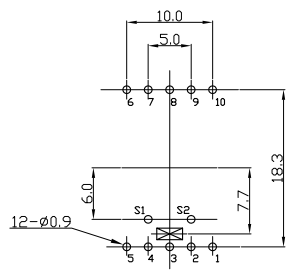

SOUNDWELL®

<http://soundwell-cn.com>

RS17 Series SWITCH

企业微信，扫码有惊喜

升威官网，发现更多产品

MODEL 品名	DIMENSIONS 尺寸	UNIT:mm
----------	---------------	---------

RS1701A0A-HA1

SHAFT SHOWN IN FULL
C. C. W. POSITION

SWITCH CONTACT STATUS

(☒ STOPPER)
DIRECTION OF ROTATION