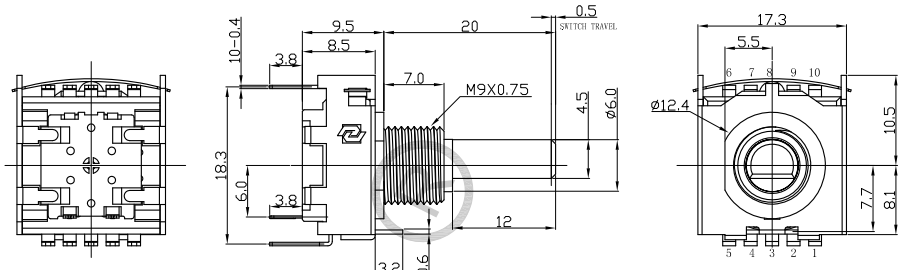

SOUNDWELL®

<http://soundwell-cn.com>

RS17 Series SWITCH

企业微信，扫码有惊喜

升威官网，发现更多产品

MODEL 品名	DIMENSIONS 尺寸	UNIT:mm
----------	---------------	---------

RS1701A0A-HA1

SHAFT SHOWN IN FULL
C. C. W. POSITION

SWITCH CONTACT STATUS

(☒ STOPPER)
DIRECTION OF ROTATION